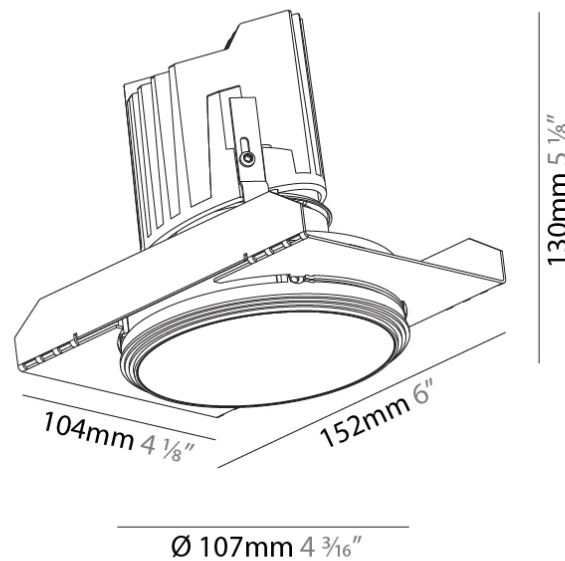

ELECTRICAL

Lamp Type: LED (Zhaga Standard)
Input Wattage (W): 13
Total Output Wattage (W): 11.8
Dimming: Tri-Mode (Non-Dimming and Phase Dimming (120Vac only) and 0-10V Dimming)
Driver Included: No
Driver Location: Recessed Housing
Driver Type: Constant Current - Universal
Driver Class: Class 2
Housing: See components
Input Voltage (V): 120 - 277
Constant Current (MA): 350

LED

Number of LEDs: 1
Color Temperature (°K): 2700 / 3000 / 3500 / 4000
Max. Delivered Lumen (lm): 876 / 909 / 955 / 974
Nominal Lumen (lm): 1304 / 1352 / 1421 / 1450
CRI: >90 CRI
Efficiency (%): 87.9 / 88.4 / 87.9
Lamp Life (hrs): 50000
Upon Request: RGB-W Tunable White Special Color Temperature Special LED

OPTICAL

Reflector°: 18 / 42 / 60
Optic°: Lens Pack - No Lens / Linear Spread Lens / Honeycomb / Spread Lens
Upon Request: Special Beam Angles

RATINGS AND CERTIFICATIONS

382, F 416-247-9319, www.zaneen.com

Created by Zaneen Lighting for North American Standards. At the end of the existing Model #. For assistance on 'custom' specifications, contact zteam@zaneen.com. In a constant effort to supply the best product, we reserve the right to change specifications or materials without notice. The most recent specification sheets are found at zaneen.com

IP rating: IP20